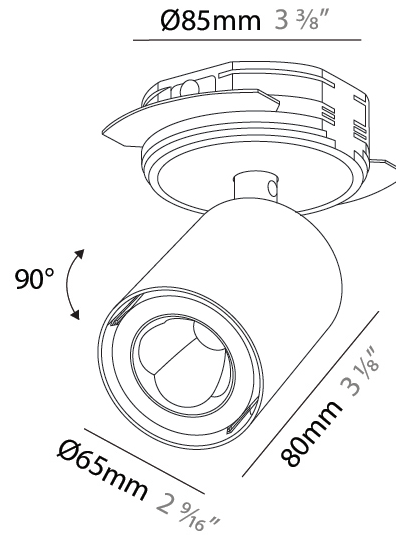

GENERAL

Series: Oiko Pro In
Brand: Prolicht
Division: Architectural
Mounting Type: Trimless
Mounting Location: Ceiling
Subcategory: Spots

PHYSICAL

Shape: Cylinder
Diameter (mm): 65
Diameter (in): 2 ⁹/₁₆
Height (mm): 120
Depth (mm): 50
Height (in): 4 ³/₄
Depth (in): 1 ¹⁵/₁₆
Light Distribution: Adjustable / Direct
Fixture Finish: SSR / BKV / CWI / CRY / HAB / UFT / ITA / RUA / FTG / MYG / LOD / PUS / FRO / FUP / KIA / POP / BLS / SPG / MEY / GOH / GUM / CHC / COM / ABZ / JAG / OBR / MOS / ROR
Fixture Material: Aluminum
Cut-out Measurements: 68mm / 2 11/16"

ELECTRICAL

Lamp Type: LED
Input Wattage (W): 14.4
Total Output Wattage (W): 13.1
Dimming: Tri-Mode (Non-Dimming and Phase Dimming (120Vac only) and 0-10V Dimming)
Driver Included: No
Driver Location: Remote
Driver Type: Constant Current - Universal
Driver Class: Class 2
Input Voltage (V): 120 - 277
Constant Current (MA): 700

LED

Number of LEDs: 1
Color Temperature (°K): 2700 / 3000 / 3500 / 4000
Max. Delivered Lumen (lm): 1175 - 1381
Nominal Lumen (lm): 1242 - 1460
CRI: >90 CRI
Lamp Life (hrs): 50000

OPTICAL

Beam Angle: 62
Adjustability: Rotational 350°; Tilt 90°

RATINGS AND CERTIFICATIONS

Certified By: CSA Certified to UL and CSA Standards
IP rating: IP20

PROJECT
TYPE
SPECIFIER
QUANTITY
DATE